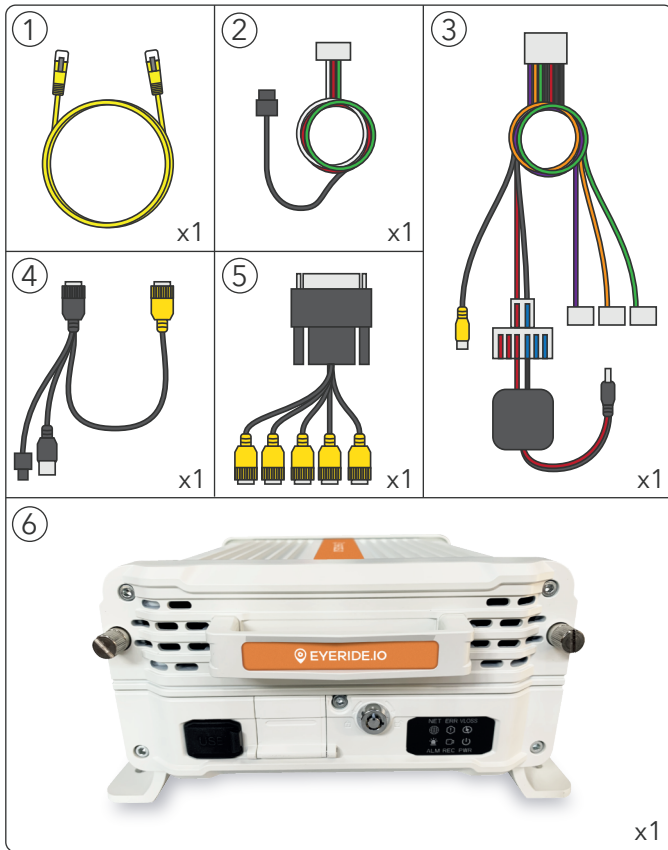

A. Parts Reference

B. Equipment Guide

A. Parts Reference

- ① Network cable
- ② Serial
- ③ Sensors cable
- ④ Rear monitor cable
- ⑤ DB44
- ⑥ EYETRANSIT

C. EYETRANSIT 24 Wiring Diagram